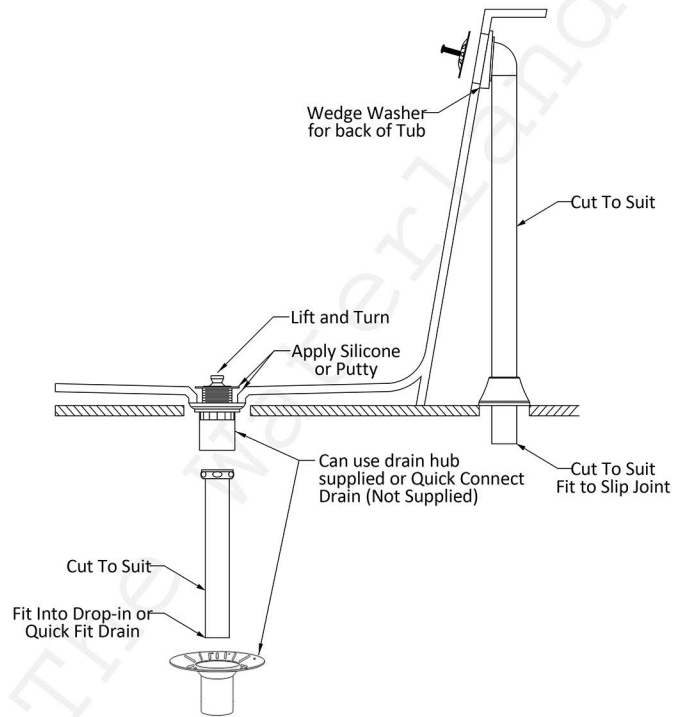

Drain TW010/2

thewaterlands.com

Available Metal
Exterior Finishes
(will show mold marks)

Available Painted
Exterior Finishes
(will be smooth)