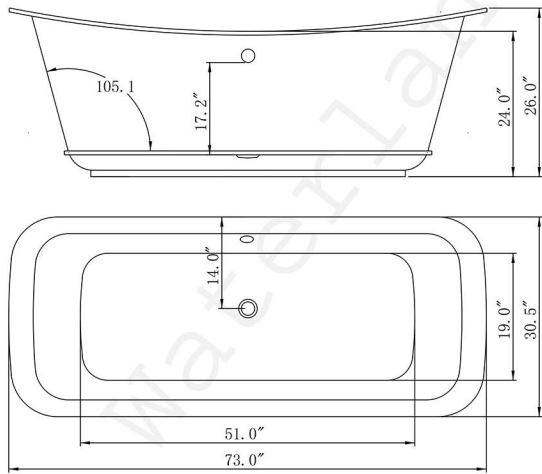

THE WATERLANDS

73" long Chariot Standing Tub

Photo here shows Solid Color Eggshell/Satin White

73" Chariot Standing

Weight Empty = 447 lbs
Requires Waterlands Drain TW010/2 or Equivalent
Dimensions Accurate to 2%
ASME/ANSI/CSA Approved
MA Code Accepted